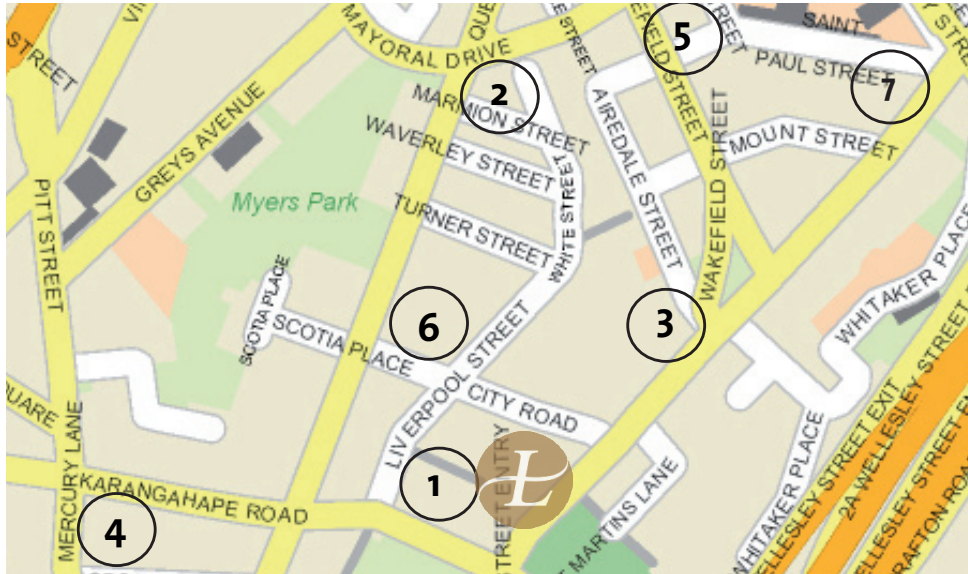

THE LANGHAM
Auckland

LOCAL CAR PARKS

1 Liverpool Street Car Park (Tournament Parking)

Corner of Karangahape Road and Liverpool Streets. Enter via Liverpool Street (off City Road).

**Adjacent to The Langham, Auckland. Conference guests receive \$10.00 discounted parking (subject to availability). Vouchers will be available in the meeting room on the day.*

\$4.00 per hour

Maximum - \$11.00 (12 hours maximum)

Evening rate - \$10.00 (12 hours maximum)

Weekend rate - \$10.00 (12 hours maximum)

3 Airedale Street Car Park (Tournament Parking)

81 Airedale Street. Close proximity to Symonds Street.

Weekend rate - \$8.00

6 Q Central (Wilson Parking)

Corner of Queen Street & City Road.

\$3.00 per half hour Mon - Sat

Maximum - \$30.00

Earlybird - \$12.50 (entry before 10am, exit before 7pm)

Evening rate - \$8.00 (5pm - 8am)

Sunday - \$8.00 (12 hours maximum)

7 Unipark (Wilson Parking)

6 St Paul Street.

\$4.00 per half hour Mon - Fri from 6.30am

Maximum - \$30.00

Lost Ticket Fee - \$30.00

Earlybird - \$15.00 (entry before 10am, exit before 7pm)